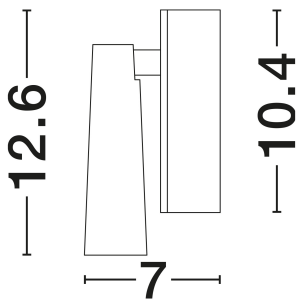

NOVA LUCE

PRODUCT DATASHEET

Version: 001

PRODUCT PHOTOGRAPH

GENERAL INFORMATION

Product Code	9695147
Collection	Indoor
Product Category	Wall
Product Family	Tico
Mounting Location	Wall
Application Environment	Indoor
Specifications	N/A

DIMENSION & WEIGHT

LxWxH (cm)	D: 10.4 H: 12.6
Cut Out (cm)	N/A
Weight (Kgr)	0.44

MATERIAL & COLOR

Product Color	Matt Black
Body Material	Aluminium

TECHNICAL DRAWING

APPLICATION & MOUNTING

Ambient Working Temp.	Max 45°C
Type of Protection	IP20
Dimmable	No
Type of Dimming	N/A
Mounting type	Surface
Mounting Depth (cm)	N/A
Led Module Replaceable	No
Light Source	LED

Power (Nominal)	3W
Input voltage (Nominal)	220-240V
Mains Frequency	50/60Hz

PHOTOMETRICAL DATA

Luminous Flux	189lm
Color Temperature	3000K
Light Color (Designation)	Warm White

WARRANTY

Warranty	3 Years
----------	----------------