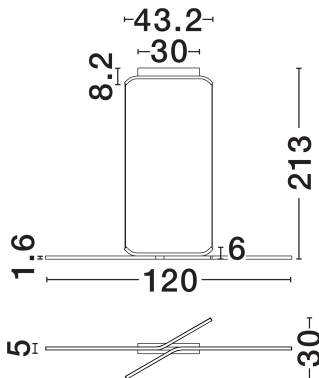

NOVA LUCE

PRODUCT DATASHEET

Version: 001

PRODUCT PHOTOGRAPH

GENERAL INFORMATION

Product Code	9088119
Collection	Indoor
Product Category	Ceiling
Product Family	Akro
Mounting Location	Wall
Application Environment	Indoor
Specifications	N/A

DIMENSION & WEIGHT

LxWxH (cm)	L: 120 W: 30 H: 213
Cut Out (cm)	N/A
Weight (Kgr)	3.8

MATERIAL & COLOR

Product Color	Matt Black
Body Material	Aluminium

TECHNICAL DRAWING

APPLICATION & MOUNTING

Ambient Working Temp.	Max 45°C
Type of Protection	IP20
Dimmable	Yes
Type of Dimming	Triac
Mounting type	Surface
Mounting Depth (cm)	N/A
Led Module Replaceable	No
Light Source	LED

Power (Nominal)	41W
Input voltage (Nominal)	220-240V
Mains Frequency	50/60Hz

PHOTOMETRICAL DATA

Luminous Flux	2253lm
Color Temperature	2700-3000-4000K
Light Color (Designation)	WW - NW

WARRANTY

Warranty	3 Years
----------	----------------