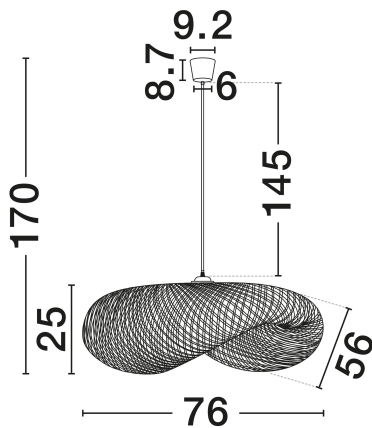

NOVA LUCE

PRODUCT DATASHEET

Version: 001

PRODUCT PHOTOGRAPH

TECHNICAL DRAWING

GENERAL INFORMATION

Product Code	9586539
Collection	Indoor
Product Category	Suspension
Product Family	Adaline
Mounting Location	Ceiling
Application Environment	Indoor
Specifications	N/A

DIMENSION & WEIGHT

LxWxH (cm)	L: 76 W: 56 H: 170
Cut Out (cm)	N/A
Weight (Kgr)	0.5

MATERIAL & COLOR

Product Color	Natural
Body Material	Bamboo

APPLICATION & MOUNTING

Ambient Working Temp.	Max 45°C
Type of Protection	IP20
Dimmable	Yes
Type of Dimming	N/A
Mounting type	Surface
Mounting Depth (cm)	N/A
Led Module Replaceable	Yes
Light Source	E27