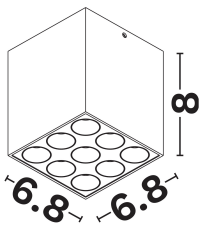

TECHNICAL DRAWING

MATERIAL & COLOR

Product Color	White
Body Material	Aluminium
Cover Material	N/A

APPLICATION & MOUNTING

Ambient Working Temp.	45 C
Type of Protection	IP20
Protection Class IK	IK04
Dimmable	No
Type of Dimming (Optional)	N/A
Mounting type	Surface
Mounting Depth (cm)	Ceiling
Led Module Replaceable	No
Light Source	Led
Adjustable	No

COMPATIBLE WITH

— On/Off Driver: Included

— Triac Driver: N/A

— Dali Driver: N/A

NOVA LUCE S.A

Schimatari Viotias
32009, Greece

+30 22620 58 121
+30 22620 56 743

info@novaluce.com
www.novaluce.com