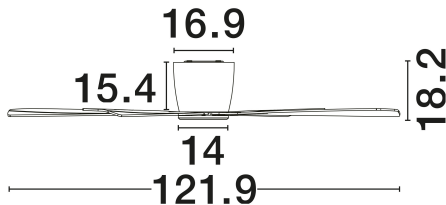

DIMENSION & WEIGHT

LxWxH (cm)	D: 121.9 H: 18.2
Cut Out (cm)	N/A
Weight (Kgr)	4.7

MATERIAL & COLOR

Product Color	White
Body Material	Aluminium & Teak Wood

TECHNICAL DRAWING

APPLICATION & MOUNTING

Ambient Working Temp.	Max 45°C
Type of Protection	IP20
Dimmable	N/A
Type of Dimming	N/A
Mounting type	Surface
Mounting Depth (cm)	N/A
Led Module Replaceable	N/A
Light Source	N/A