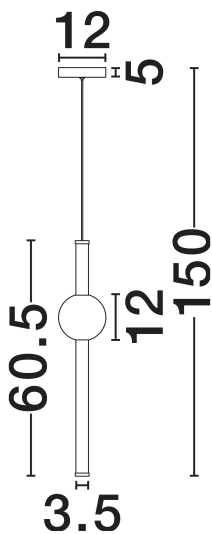

NOVA LUCE

PRODUCT DATASHEET

Version: 001

PRODUCT PHOTOGRAPH

TECHNICAL DRAWING

GENERAL INFORMATION

Product Code	9054451
Collection	Indoor
Product Category	Suspension
Product Family	Neutron
Mounting Location	Wall
Application Environment	Indoor
Specifications	N/A

DIMENSION & WEIGHT

LxWxH (cm)	D: 12 H: 150
Cut Out (cm)	N/A
Weight (Kgr)	0.9

MATERIAL & COLOR

Product Color	Gold
Body Material	Aluminium & Acrylic

APPLICATION & MOUNTING

Ambient Working Temp.	Max 45°C
Type of Protection	IP20
Dimmable	No
Type of Dimming	N/A
Mounting type	Surface
Mounting Depth (cm)	N/A
Led Module Replaceable	No
Light Source	LED

Power (Nominal)	11W
Input voltage (Nominal)	220-240V
Mains Frequency	50/60Hz

PHOTOMETRICAL DATA

Luminous Flux	734lm
Color Temperature	3000K
Light Color (Designation)	Warm White

WARRANTY

Warranty	3 Years
----------	----------------