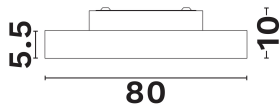

TECHNICAL DRAWING

MATERIAL & COLOR

Product Color	Black
Body Material	Aluminium
Cover Material	N/A

APPLICATION & MOUNTING

Ambient Working Temp.	45 C
Type of Protection	IP20
Protection Class IK	IK03
Dimmable	Yes
Type of Dimming (Optional)	Dimming With Controller
Mounting type	Surface
Mounting Depth (cm)	Ceiling
Led Module Replaceable	No
Light Source	Led
Adjustable	No

COMPATIBLE WITH

— On/Off Driver: N/A

— Triac Driver: N/A

— Dali Driver: N/A

NOVA LUCE S.A

Schimatari Viotias
32009, Greece

+30 22620 58 121
+30 22620 56 743

info@novaluce.com
www.novaluce.com