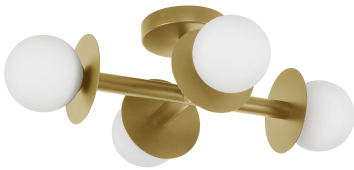

NOVA LUCE

PRODUCT DATASHEET

Version: 001

PRODUCT PHOTOGRAPH

GENERAL INFORMATION

Product Code	9043318
Collection	Indoor
Product Category	Ceiling
Product Family	Pielo
Mounting Location	Ceiling
Application Environment	Indoor
Specifications	N/A

DIMENSION & WEIGHT

LxWxH (cm)	L: 51 W: 37 H: 17
Cut Out (cm)	N/A
Weight (Kgr)	1.5

MATERIAL & COLOR

Product Color	Opal & Brass Gold
Body Material	Glass & Metal

TECHNICAL DRAWING

APPLICATION & MOUNTING

Ambient Working Temp.	Max 45°C
Type of Protection	IP20
Dimmable	Yes
Type of Dimming	N/A
Mounting type	Surface
Mounting Depth (cm)	N/A
Led Module Replaceable	Yes
Light Source	G9