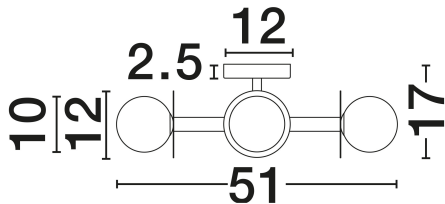

NOVA LUCE

PRODUCT DATASHEET

Version: 001

PRODUCT PHOTOGRAPH

GENERAL INFORMATION

Product Code	9043318
Collection	Indoor
Product Category	Ceiling
Product Family	Pielo
Mounting Location	Ceiling
Application Environment	Indoor
Specifications	N/A

DIMENSION & WEIGHT

LxWxH (cm)	L: 51 W: 37 H: 17
Cut Out (cm)	N/A
Weight (Kgr)	1.5

MATERIAL & COLOR

Product Color	Opal & Brass Gold
Body Material	Glass & Metal

TECHNICAL DRAWING

APPLICATION & MOUNTING

Ambient Working Temp.	Max 45°C
Type of Protection	IP20
Dimmable	Yes
Type of Dimming	N/A
Mounting type	Surface
Mounting Depth (cm)	N/A
Led Module Replaceable	Yes
Light Source	G9

Power (Nominal)	4x5W
Input voltage (Nominal)	100-240V
Mains Frequency	50/60Hz

PHOTOMETRICAL DATA

Luminous Flux	N/A
Color Temperature	N/A
Light Color (Designation)	N/A

WARRANTY

Warranty	3 Years
----------	----------------