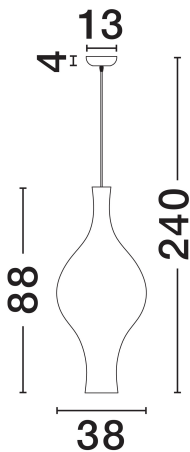

## PRODUCT PHOTOGRAPH

## TECHNICAL DRAWING

## DIMENSION & WEIGHT

LxWxH (cm)	D : 38 H1: 88 H2: 240
Cut Out (cm)	N/A
Weight (Kgr)	1.8