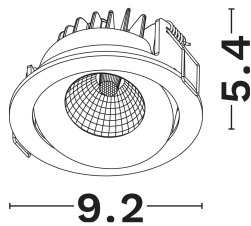

COMPATIBLE WITH

— On/Off Driver: N/A

— Triac Driver: N/A

— Dali Driver: N/A

GENERAL INFORMATION

Product Code	8000503
Product Category	Accessories
Product Family	Lazio
Mounting Location	N/A
Application Environment	Indoor

DIMENSION & WEIGHT

LxWxH (cm)	D:9.2 H:5.4 cm
Cut out (cm)	8,2
Weight (Kgr)	N/A

MATERIAL & COLOR

Product Color	Black
Body Material	Aluminium
Cover Material	N/A

APPLICATION & MOUNTING

Ambient Working Temp.	45 C
Type of Protection	IP44
Protection Class IK	N/A
Dimmable	N/A
Type of Dimming (Optional)	N/A
Mounting type	N/A
Mounting Depth (cm)	N/A
Led Module Replaceable	N/A
Light Source	N/A
Adjustable	Yes

NOVA LUCE S.A

Schimatari Viotias
32009, Greece

+30 22620 58 121
+30 22620 56 743

info@novaluce.com
www.novaluce.com