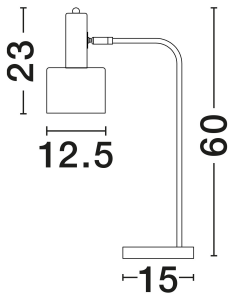

GENERAL INFORMATION

Product Code	9426651
Collection	Indoor
Product Category	Table
Product Family	Paz
Mounting Location	Table
Application Environment	Indoor
Specifications	N/A

DIMENSION & WEIGHT

LxWxH (cm)	D: 12.5 H: 60
Cut Out (cm)	N/A
Weight (Kgr)	1.5

MATERIAL & COLOR

Product Color	Gold & White
Body Material	Metal

APPLICATION & MOUNTING

Ambient Working Temp.	Max 45°C
Type of Protection	IP20
Dimmable	Yes
Type of Dimming	N/A
Mounting type	Surface
Mounting Depth (cm)	N/A
Led Module Replaceable	Yes
Light Source	E27

NOVA LUCE S.A

Schimatari Viotias
32009, Greece

+30 22620 58 121
+30 22620 56 743

info@novaluce.com
www.novaluce.com