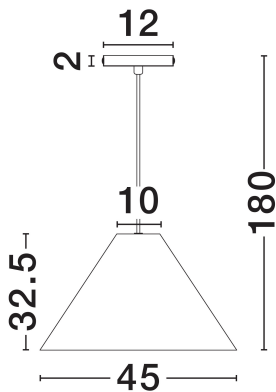

GENERAL INFORMATION

Product Code	9001137
Collection	Indoor
Product Category	Suspension
Product Family	Joelle
Mounting Location	Wall
Application Environment	Indoor
Specifications	N/A

DIMENSION & WEIGHT

LxWxH (cm)	D: 45 H: 180
Cut Out (cm)	N/A
Weight (Kgr)	1.5

MATERIAL & COLOR

Product Color	Rough Black
Body Material	Papier Mache

APPLICATION & MOUNTING

Ambient Working Temp.	Max 45°C
Type of Protection	IP20
Dimmable	N/A
Type of Dimming	N/A
Mounting type	Surface
Mounting Depth (cm)	N/A
Led Module Replaceable	Yes
Light Source	E27

NOVA LUCE S.A

Schimatari Viotias
32009, Greece

+30 22620 58 121
+30 22620 56 743

info@novaluce.com
www.novaluce.com