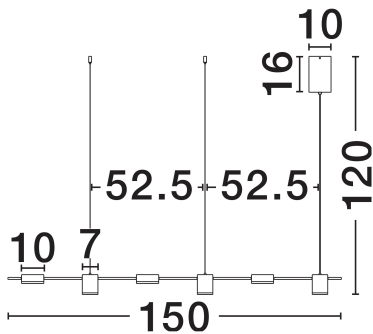

NOVA LUCE

PRODUCT DATASHEET

Version: 001

PRODUCT PHOTOGRAPH

GENERAL INFORMATION

Product Code	9130651
Collection	Indoor
Product Category	Suspension
Product Family	Riaz
Mounting Location	Wall
Application Environment	Indoor
Specifications	N/A

DIMENSION & WEIGHT

LxWxH (cm)	L: 150 W: 10 H: 120
Cut Out (cm)	N/A
Weight (Kgr)	3.1

MATERIAL & COLOR

Product Color	Sandy Black
Body Material	Aluminium & Acrylic

TECHNICAL DRAWING

APPLICATION & MOUNTING

Ambient Working Temp.	Max 45°C
Type of Protection	IP20
Dimmable	Yes
Type of Dimming	Triac
Mounting type	Surface
Mounting Depth (cm)	N/A
Led Module Replaceable	No
Light Source	LED

Power (Nominal)	29W
Input voltage (Nominal)	220-240V
Mains Frequency	50/60Hz

PHOTOMETRICAL DATA

Luminous Flux	1956lm
Color Temperature	2700-3000-4000K
Light Color (Designation)	WW - NW

WARRANTY

Warranty	3 Years
----------	----------------