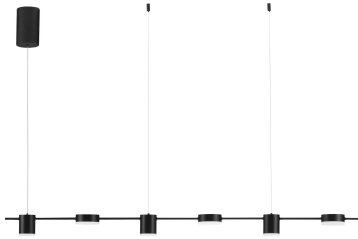

NOVA LUCE

PRODUCT DATASHEET

Version: 001

PRODUCT PHOTOGRAPH

GENERAL INFORMATION

Product Code	9130651
Collection	Indoor
Product Category	Suspension
Product Family	Riaz
Mounting Location	Wall
Application Environment	Indoor
Specifications	N/A

DIMENSION & WEIGHT

LxWxH (cm)	L: 150 W: 10 H: 120
Cut Out (cm)	N/A
Weight (Kgr)	3.1

MATERIAL & COLOR

Product Color	Sandy Black
Body Material	Aluminium & Acrylic

TECHNICAL DRAWING

APPLICATION & MOUNTING

Ambient Working Temp.	Max 45°C
Type of Protection	IP20
Dimmable	Yes
Type of Dimming	Triac
Mounting type	Surface
Mounting Depth (cm)	N/A
Led Module Replaceable	No
Light Source	LED