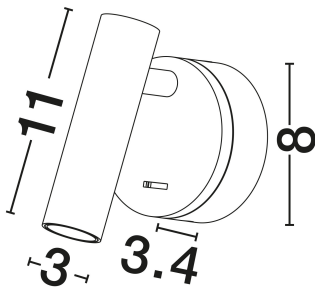

TECHNICAL DRAWING

GENERAL INFORMATION

Product Code	9030202
Collection	Indoor
Product Category	Wall
Product Family	Clip
Mounting Location	Wall
Application Environment	Indoor
Specifications	N/A

DIMENSION & WEIGHT

LxWxH (cm)	D: 8 W: 3.4 H: 11
Cut Out (cm)	N/A
Weight (Kgr)	0.3

MATERIAL & COLOR

Product Color	Sandy Black
Body Material	Aluminium

APPLICATION & MOUNTING

Ambient Working Temp.	Max 45°C
Type of Protection	IP20
Dimmable	No
Type of Dimming	N/A
Mounting type	Surface
Mounting Depth (cm)	N/A
Led Module Replaceable	No
Light Source	LED

NOVA LUCE S.A

Schimatari Viotias
32009, Greece

+30 22620 58 121
+30 22620 56 743

info@novaluce.com
www.novaluce.com