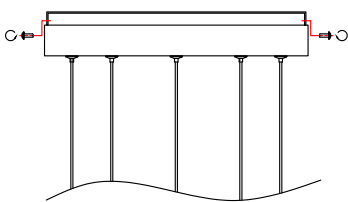

NOVA LUCE

9009170

1

Turn off the general switch

2

Drill holes & apply plastic anchors
With screws

3

Connect the wires

4

Apply the side screws

5

Instal glass shade

6

Turn on the general switch