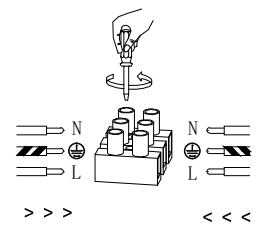

NOVA LUCE

9009170

1

Turn off the general switch

2

Drill holes & apply plastic anchors
With screws

3

Connect the wires

4

Apply the side screws

5

Instal glass shade

6

Turn on the general switch