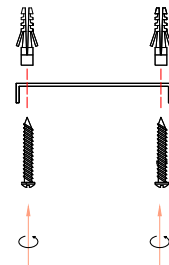

NOVA LUCE

9009170

1

Turn off the general switch

2

Drill holes & apply plastic anchors
With screws

3

Connect the wires

4

Apply the side screws

5

Instal glass shade

6

Turn on the general switch