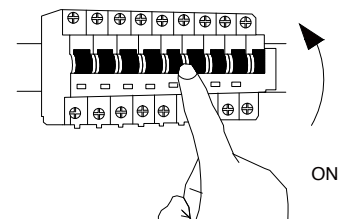

NOVA LUCE

9009170

1

Turn off the general switch

2

Drill holes & apply plastic anchors
With screws

3

Connect the wires

4

Apply the side screws

5

Instal glass shade

6

Turn on the general switch