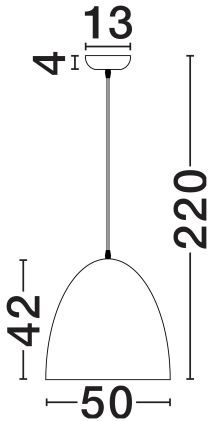

## TECHNICAL DRAWING

## DIMENSION & WEIGHT

LxWxH (cm)	D: 50 H: 220
Cut Out (cm)	N/A
Weight (Kgr)	1.9