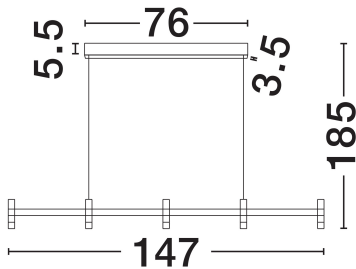

NOVA LUCE

PRODUCT DATASHEET

Version: 001

PRODUCT PHOTOGRAPH

GENERAL INFORMATION

Product Code	9002096
Collection	Indoor
Product Category	Suspension
Product Family	Poetic
Mounting Location	Wall
Application Environment	Indoor
Specifications	N/A

DIMENSION & WEIGHT

LxWxH (cm)	L: 147 W: 3.5 H: 185
Cut Out (cm)	N/A
Weight (Kgr)	2.1

MATERIAL & COLOR

Product Color	Sandy Black
Body Material	Aluminium & Acrylic

TECHNICAL DRAWING

APPLICATION & MOUNTING

Ambient Working Temp.	Max 45°C
Type of Protection	IP20
Dimmable	Yes
Type of Dimming	Triac
Mounting type	Surface
Mounting Depth (cm)	N/A
Led Module Replaceable	No
Light Source	LED

Power (Nominal)	21W
Input voltage (Nominal)	220-240V
Mains Frequency	50/60Hz

PHOTOMETRICAL DATA

Luminous Flux	1600lm
Color Temperature	3000K
Light Color (Designation)	Warm White

WARRANTY

Warranty	3 Years
----------	----------------