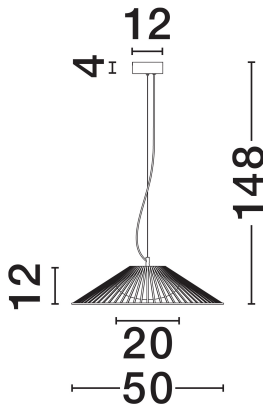

NOVA LUCE

PRODUCT DATASHEET

Version: 001

PRODUCT PHOTOGRAPH

TECHNICAL DRAWING

GENERAL INFORMATION

Product Code	9620149
Collection	Indoor
Product Category	Suspension
Product Family	Brume
Mounting Location	Wall
Application Environment	Indoor
Specifications	N/A

DIMENSION & WEIGHT

LxWxH (cm)	D: 50 H: 148
Cut Out (cm)	N/A
Weight (Kgr)	4

MATERIAL & COLOR

Product Color	Matt Black & Opal
Body Material	Metal & Glass

APPLICATION & MOUNTING

Ambient Working Temp.	Max 45°C
Type of Protection	IP20
Dimmable	No
Type of Dimming	N/A
Mounting type	Surface
Mounting Depth (cm)	N/A
Led Module Replaceable	No
Light Source	LED

Power (Nominal)	13W
Input voltage (Nominal)	220-240V
Mains Frequency	50/60Hz

PHOTOMETRICAL DATA

Luminous Flux	679lm
Color Temperature	3000K
Light Color (Designation)	Warm White

WARRANTY

Warranty	3 Years
----------	----------------