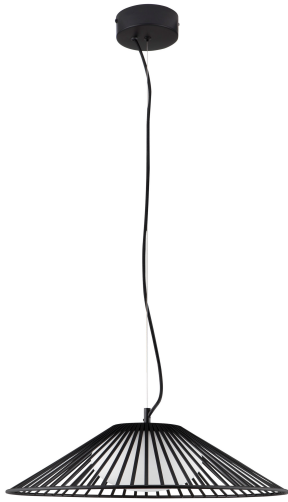

NOVA LUCE

PRODUCT DATASHEET

Version: 001

PRODUCT PHOTOGRAPH

TECHNICAL DRAWING

GENERAL INFORMATION

Product Code	9620149
Collection	Indoor
Product Category	Suspension
Product Family	Brume
Mounting Location	Wall
Application Environment	Indoor
Specifications	N/A

DIMENSION & WEIGHT

LxWxH (cm)	D: 50 H: 148
Cut Out (cm)	N/A
Weight (Kgr)	4

MATERIAL & COLOR

Product Color	Matt Black & Opal
Body Material	Metal & Glass

APPLICATION & MOUNTING

Ambient Working Temp.	Max 45°C
Type of Protection	IP20
Dimmable	No
Type of Dimming	N/A
Mounting type	Surface
Mounting Depth (cm)	N/A
Led Module Replaceable	No
Light Source	LED