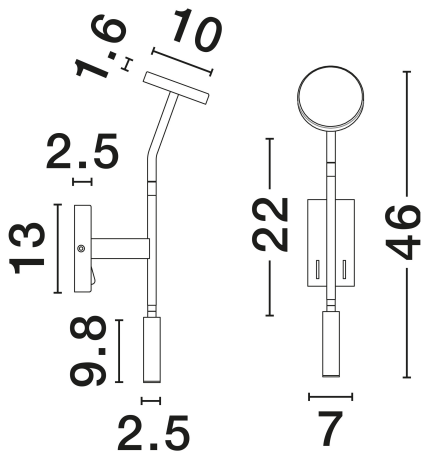

NOVA LUCE

PRODUCT DATASHEET

Version: 001

PRODUCT PHOTOGRAPH

TECHNICAL DRAWING

GENERAL INFORMATION

Product Code	9540250
Collection	Indoor
Product Category	Wall
Product Family	Logos
Mounting Location	Wall
Application Environment	Indoor
Specifications	N/A

DIMENSION & WEIGHT

LxWxH (cm)	L: 10 W: 12,5 H: 46
Cut Out (cm)	N/A
Weight (Kgr)	0.75

MATERIAL & COLOR

Product Color	Sandy Black
Body Material	Aluminium & Steel

APPLICATION & MOUNTING

Ambient Working Temp.	Max 45°C
Type of Protection	IP20
Dimmable	No
Type of Dimming	N/A
Mounting type	Surface
Mounting Depth (cm)	N/A
Led Module Replaceable	No
Light Source	LED

Power (Nominal)	9W
Input voltage (Nominal)	220-240V
Mains Frequency	50/60Hz

PHOTOMETRICAL DATA

Luminous Flux	487lm
Color Temperature	3000K
Light Color (Designation)	Warm White

WARRANTY

Warranty	3 Years
----------	----------------