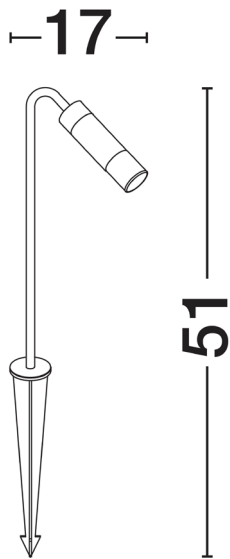

NOVA LUCE

PRODUCT DATASHEET

Version: 001

PRODUCT PHOTOGRAPH

TECHNICAL DRAWING

GENERAL INFORMATION

Product Code	9030850
Collection	Outdoor
Product Category	Bollard
Product Family	Aether
Mounting Location	Ground
Application Environment	Outdoor
Specifications	Antisalt Protection

DIMENSION & WEIGHT

LxWxH (cm)	D: 17 H: 51
Cut out (cm)	N/A
Weight (Kgr)	0.32

MATERIAL & COLOR

Product Color	Black
Body Material	Aluminium & Glass

APPLICATION & MOUNTING

Ambient Working Temp.	Max 45 oC
Type of Protection	IP65
Dimmable	No
Type of Dimming (Optional)	N/A
Mounting type	Surface
Mounting Depth (cm)	N/A
Led Module Replaceable	Yes
Light Source	LED

Power (Nominal)	5 W
Input voltage (Nominal)	220-240Vac
Mains Frequency	50/60Hz

PHOTOMETRICAL DATA

Luminous Flux	71 lm
Color Temperature	3000 K
Light Color (Designation)	Warm White

WARRANTY

Warranty	3 Years
----------	----------------