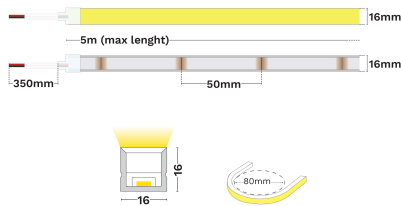

COMPATIBLE WITH

— On/Off Driver: N/A

— Triac Driver: N/A

— Dali Driver: N/A

GENERAL INFORMATION

Product Code	9540145
Product Category	Neon Flex
Product Family	Kema 16X16
Mounting Location	N/A
Application Environment	Outdoor

DIMENSION & WEIGHT

LxWxH (cm)	L:5m 16x16 mm
Cut out (cm)	N/A
Weight (Kgr)	N/A

MATERIAL & COLOR

Product Color	N/A
Body Material	Silicone
Cover Material	N/A

APPLICATION & MOUNTING

Ambient Working Temp.	45 C
Type of Protection	IP67
Protection Class IK	N/A
Dimmable	Yes
Type of Dimming (Optional)	Triac/Dali
Mounting type	N/A
Mounting Depth (cm)	N/A
Led Module Replaceable	No
Light Source	Led
Adjustable	No

NOVA LUCE S.A

Schimatari Viotias
32009, Greece

+30 22620 58 121
+30 22620 56 743

info@novaluce.com
www.novaluce.com