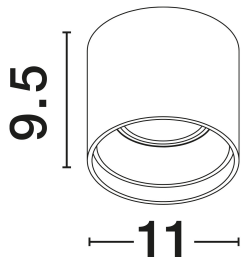

NOVA LUCE

PRODUCT DATASHEET

Version: 001

PRODUCT PHOTOGRAPH

GENERAL INFORMATION

Product Code	9030772
Collection	Indoor
Product Category	Ceiling
Product Family	Anello
Mounting Location	Ceiling
Application Environment	Indoor
Specifications	N/A

DIMENSION & WEIGHT

LxWxH (cm)	D: 11 H: 9.5
Cut Out (cm)	N/A
Weight (Kgr)	0.586

MATERIAL & COLOR

Product Color	Sandy Black
Body Material	Aluminium

APPLICATION & MOUNTING

Ambient Working Temp.	Max 45°C
Type of Protection	IP20
Dimmable	No
Type of Dimming	N/A
Mounting type	Surface
Mounting Depth (cm)	N/A
Led Module Replaceable	No
Light Source	LED

TECHNICAL DRAWING

NOVA LUCE S.A

Schimatari Viotias
32009, Greece

+30 22620 58 121
+30 22620 56 743

info@novaluce.com
www.novaluce.com