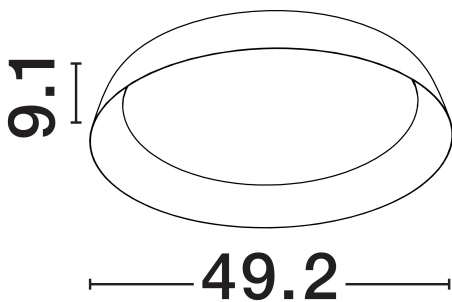

NOVA LUCE

PRODUCT DATASHEET

Version: 001

PRODUCT PHOTOGRAPH

TECHNICAL DRAWING

GENERAL INFORMATION

Product Code	9540327
Collection	Indoor
Product Category	Ceiling
Product Family	Solvia
Mounting Location	Wall
Application Environment	Indoor
Specifications	N/A

DIMENSION & WEIGHT

LxWxH (cm)	D: 49.2 H: 9.1
Cut Out (cm)	N/A
Weight (Kgr)	2.1

MATERIAL & COLOR

Product Color	Sandy Black & Gold
Body Material	Steel

APPLICATION & MOUNTING

Ambient Working Temp.	Max 45°C
Type of Protection	IP20
Dimmable	N/A
Type of Dimming	N/A
Mounting type	Surface
Mounting Depth (cm)	N/A
Led Module Replaceable	N/A
Light Source	N/A