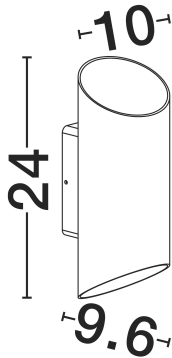

NOVA LUCE

PRODUCT DATASHEET

Version: 001

PRODUCT PHOTOGRAPH

GENERAL INFORMATION

Product Code	9030931
Collection	Outdoor
Product Category	Wall
Product Family	Nocta
Mounting Location	Wall
Application Environment	Outdoor
Specifications	N/A

DIMENSION & WEIGHT

LxWxH (cm)	L:9.6 W:10 H:24 cm
Cut out (cm)	N/A
Weight (Kgr)	0.758

TECHNICAL DRAWING

MATERIAL & COLOR

Product Color	Sandy White
Body Material	Aluminium & Glass

APPLICATION & MOUNTING

Ambient Working Temp.	Max 45 oC
Type of Protection	IP54
Dimmable	No
Type of Dimming	N/A
Mounting type	Surface
Mounting Depth (cm)	N/A
Led Module Replaceable	No
Light Source	LED

Power (Nominal)	9w
Input voltage (Nominal)	220-240Vac
Mains Frequency	50/60Hz

PHOTOMETRICAL DATA

Luminous Flux	547lm
Color Temperature	3000K
Light Color (Designation)	Warm White

WARRANTY

Warranty	3 Years
----------	----------------