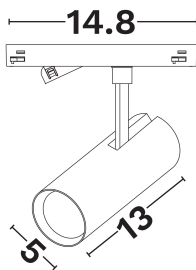

DIMENSION & WEIGHT

LxWxH (cm)	L:5 W:5 H:13 cm
Cut out (cm)	N/A
Weight (Kgr)	N/A

TECHNICAL DRAWING

MATERIAL & COLOR

Product Color	Black
Body Material	Aluminium
Cover Material	N/A

APPLICATION & MOUNTING

Ambient Working Temp.	45 C
Type of Protection	IP20
Protection Class IK	IK04
Dimmable	No
Type of Dimming (Optional)	N/A
Mounting type	Surface
Mounting Depth (cm)	Ceiling/Wall
Led Module Replaceable	No
Light Source	Led
Adjustable	Yes