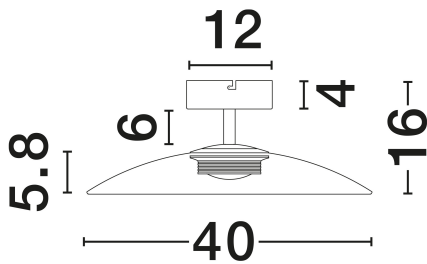

NOVA LUCE

PRODUCT DATASHEET

Version: 001

PRODUCT PHOTOGRAPH

TECHNICAL DRAWING

GENERAL INFORMATION

Product Code	9620146
Collection	Indoor
Product Category	Ceiling
Product Family	Polifemo
Mounting Location	Ceiling
Application Environment	Indoor
Specifications	N/A

DIMENSION & WEIGHT

LxWxH (cm)	D: 40 H: 16
Cut Out (cm)	N/A
Weight (Kgr)	2

MATERIAL & COLOR

Product Color	Smokey & Sandy Black
Body Material	Glass & Metal

APPLICATION & MOUNTING

Ambient Working Temp.	Max 45°C
Type of Protection	IP20
Dimmable	No
Type of Dimming	N/A
Mounting type	Surface
Mounting Depth (cm)	N/A
Led Module Replaceable	No
Light Source	LED

Power (Nominal)	12W
Input voltage (Nominal)	220-240V
Mains Frequency	50/60Hz

PHOTOMETRICAL DATA

Luminous Flux	1040lm
Color Temperature	3000K
Light Color (Designation)	Warm White

WARRANTY

Warranty	3 Years
----------	----------------