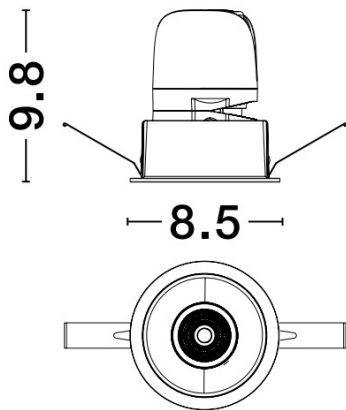

NOVA LUCE

PRODUCT DATASHEET

Version: 001

PRODUCT PHOTOGRAPH

GENERAL INFORMATION

Product Code	9570008
Product Category	Downlights
Product Family	Homer
Mounting Location	Ceiling
Application Environment	Indoor

DIMENSION & WEIGHT

LxWxH (cm)	D: 8.5 H: 9.8
Cut out (cm)	5,5
Weight (Kgr)	N/A

TECHNICAL DRAWING

MATERIAL & COLOR

Product Color	White
Body Material	Aluminium
Cover Material	N/A

APPLICATION & MOUNTING

Ambient Working Temp.	45 C
Type of Protection	IP20
Protection Class IK	IK03
Dimmable	Yes
Type of Dimming (Optional)	Triac/Dali
Mounting type	Recessed
Mounting Depth (cm)	Ceiling
Led Module Replaceable	No
Light Source	Led
Adjustable	No

NOVA LUCE

PRODUCT DATASHEET

Version: 001

ELECTRICAL DATA

Power (Nominal)	15
Input voltage (Nominal)	220-240Vac
Mains Frequency	50/60Hz
Output voltage	40Vdc
Output Current	350mA
Power Factor	0,9
Efficiency	>73%
SVM	<0.4
Pst	<1
Class	II

PHOTOMETRICAL DATA

Luminous Flux	754
Luminous Efficacy	50.3
Color Temperature	3000
Light Color (Designation)	Warm White
CRI	>98
SDCM	<3
Beam Angle	24
UGR	<10

LIFESPAN

Lifetime	50000
----------	--------------