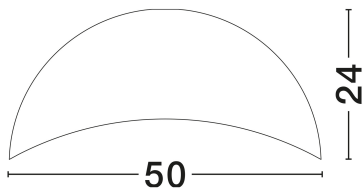

TECHNICAL DRAWING

GENERAL INFORMATION

Product Code	9695297
Collection	Indoor
Product Category	Ceiling
Product Family	Opsi
Mounting Location	Ceiling
Application Environment	Indoor
Specifications	N/A

DIMENSION & WEIGHT

LxWxH (cm)	D: 50 H: 24
Cut Out (cm)	N/A
Weight (Kgr)	1.2

MATERIAL & COLOR

Product Color	Sandy Black & Gold
Body Material	Metal

APPLICATION & MOUNTING

Ambient Working Temp.	Max 45°C
Type of Protection	IP20
Dimmable	Yes
Type of Dimming	N/A
Mounting type	Surface
Mounting Depth (cm)	N/A
Led Module Replaceable	Yes
Light Source	E27

NOVA LUCE S.A

Schimatari Viotias
32009, Greece

+30 22620 58 121
+30 22620 56 743

info@novaluce.com
www.novaluce.com