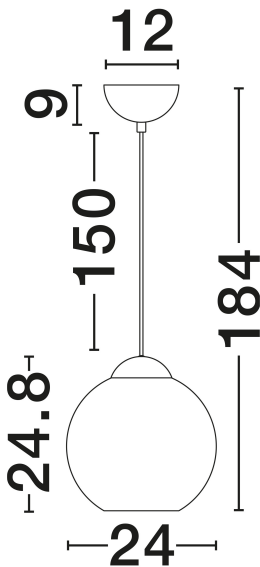

NOVA LUCE

PRODUCT DATASHEET

Version: 001

PRODUCT PHOTOGRAPH

TECHNICAL DRAWING

GENERAL INFORMATION

Product Code	9009241
Collection	Indoor
Product Category	Suspension
Product Family	Midori
Mounting Location	Ceiling
Application Environment	Indoor
Specifications	N/A

DIMENSION & WEIGHT

LxWxH (cm)	D: 24 H: 182.5
Cut Out (cm)	N/A
Weight (Kgr)	1.05

MATERIAL & COLOR

Product Color	Light Gray & Matt Black
Body Material	Glass & Metal

APPLICATION & MOUNTING

Ambient Working Temp.	Max 45°C
Type of Protection	IP20
Dimmable	N/A
Type of Dimming	N/A
Mounting type	Surface
Mounting Depth (cm)	N/A
Led Module Replaceable	Yes
Light Source	E27

Power (Nominal)	1x12W
Input voltage (Nominal)	100-240V
Mains Frequency	50/60Hz

PHOTOMETRICAL DATA

Luminous Flux	N/A
Color Temperature	N/A
Light Color (Designation)	N/A

WARRANTY

Warranty	3 Years
----------	----------------