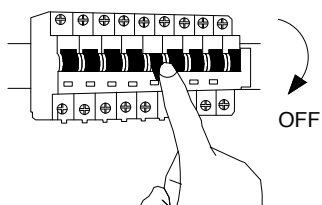

NOVA LUCE

9186814

1

Turn off the general switch

2

Drill, apply plastic Anchors with screws

3

Fix the wire in place

4

Connect the wires

5

Apply the side screws

6

Turn on the general switch