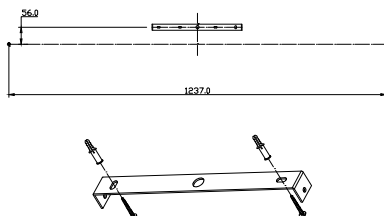

NOVA LUCE

9186814

1

Turn off the general switch

2

Drill, apply plastic Anchors with screws

3

Fix the wire in place

4

Connect the wires

5

Apply the side screws

6

Turn on the general switch