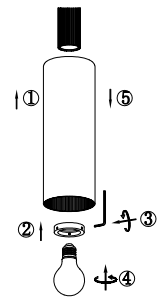

NOVA LUCE

9236214 9236215
9236216

1

Turn off the general switch

2

Drill holes & apply plastic anchors
With screws

3

Connect the wires

4

Apply the side screws

5

Remove the ring

6

Apply the shade with the bulb
Then fix the ring

7

Turn on the general switch