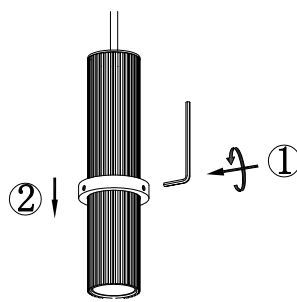

NOVA LUCE

9236214 9236215
9236216

1

Turn off the general switch

2

Drill holes & apply plastic anchors
With screws

3

Connect the wires

4

Apply the side screws

5

Remove the ring

6

Apply the shade with the bulb
Then fix the ring

7

Turn on the general switch