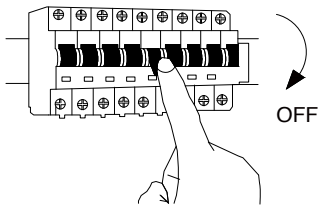

NOVA LUCE

9236214 9236215
9236216

1

Turn off the general switch

2

Drill holes & apply plastic anchors
With screws

3

Connect the wires

4

Apply the side screws

5

Remove the ring

6

Apply the shade with the bulb
Then fix the ring

7

Turn on the general switch