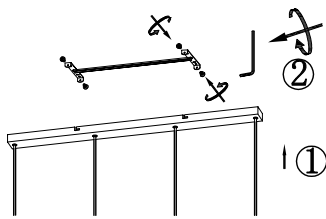

NOVA LUCE

9236214 9236215
9236216

1

Turn off the general switch

2

Drill holes & apply plastic anchors
With screws

3

Connect the wires

4

Apply the side screws

5

Remove the ring

6

Apply the shade with the bulb
Then fix the ring

7

Turn on the general switch