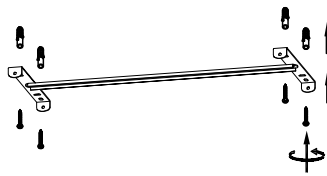

NOVA LUCE

9236214 9236215
9236216

1

Turn off the general switch

2

Drill holes & apply plastic anchors
With screws

3

Connect the wires

4

Apply the side screws

5

Remove the ring

6

Apply the shade with the bulb
Then fix the ring

7

Turn on the general switch