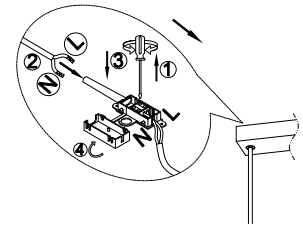

NOVA LUCE

9236214 9236215
9236216

1

Turn off the general switch

2

Drill holes & apply plastic anchors
With screws

3

Connect the wires

4

Apply the side screws

5

Remove the ring

6

Apply the shade with the bulb
Then fix the ring

7

Turn on the general switch