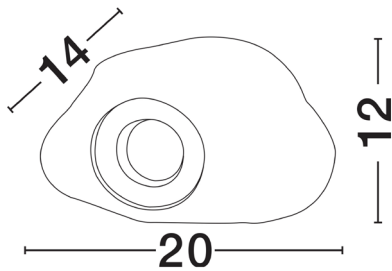

GENERAL INFORMATION

Product Code	9186183
Collection	Outdoor
Product Category	Floor
Product Family	Petra
Mounting Location	Ground
Application Environment	Outdoor
Specifications	

DIMENSION & WEIGHT

LxWxH (cm)	L: 20 W: 14 H: 12
Cut out (cm)	N/A
Weight (Kgr)	3.4

MATERIAL & COLOR

Product Color	Black
Body Material	Concrete

APPLICATION & MOUNTING

Ambient Working Temp.	(-15°C) ~ (+60°C)
Type of Protection	IP65
Dimmable	No
Type of Dimming (Optional)	N/A
Mounting type	Surface
Mounting Depth (cm)	N/A
Led Module Replaceable	No
Light Source	LED

NOVA LUCE S.A

Schimatari Viotias
32009, Greece

+30 22620 58 121
+30 22620 56 743

info@novaluce.com
www.novaluce.com