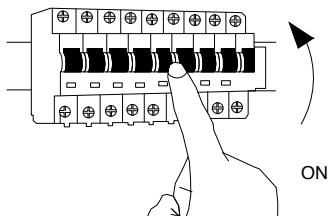

# NOVA LUCE

9002100  
9002101 9002102

1

Turn off the general switch

2

remove one piece by rotating

3

Apply the shade & by rotating  
fix the piece in place

4

Turn on the general switch