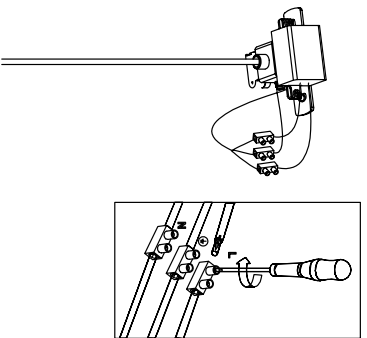

NOVA LUCE

9060221

1

Turn off the general switch

2

Break it apart

3

Align, mark and drill holes
to apply the screws

4

Connect the 3 wires

5

Fix the canopy on the ceiling

6

Turn on the general switch