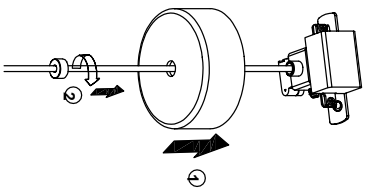

NOVA LUCE

9060221

1

Turn off the general switch

2

Break it apart

3

Align, mark and drill holes
to apply the screws

4

Connect the 3 wires

5

Fix the canopy on the ceiling

6

Turn on the general switch