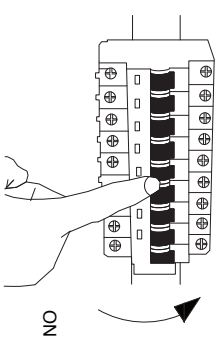

NOVA LUCE

9060221

1

Turn off the general switch

2

Break it apart

3

Align, mark and drill holes
to apply the screws

4

Connect the 3 wires

5

Fix the canopy on the ceiling

6

Turn on the general switch