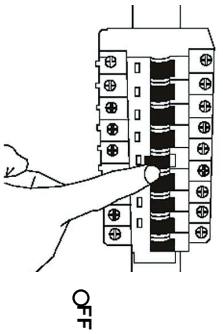

NOVA LUCE

9060221

1

Turn off the general switch

2

Break it apart

3

Align, mark and drill holes
to apply the screws

4

Connect the 3 wires

5

Fix the canopy on the ceiling

6

Turn on the general switch