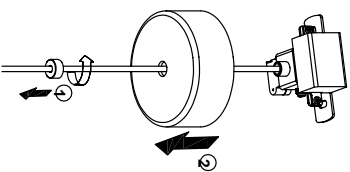

NOVA LUCE

9060221

1

Turn off the general switch

2

Break it apart

3

Align, mark and drill holes
to apply the screws

4

Connect the 3 wires

5

Fix the canopy on the ceiling

6

Turn on the general switch