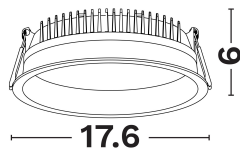

NOVA LUCE

PRODUCT DATASHEET

Version: 001

PRODUCT PHOTOGRAPH

TECHNICAL DRAWING

COMPATIBLE WITH

— On/Off Driver: Included

— Triac Driver: 9844002

— Dali Driver: 9621521

GENERAL INFORMATION

Product Code	9844070
Product Category	Downlights-Commercial
Product Family	Uber
Mounting Location	Ceiling
Application Environment	Indoor

DIMENSION & WEIGHT

LxWxH (cm)	D:17.6 H:6
Cut out (cm)	16
Weight (Kgr)	N/A

Power (Nominal)	23
Input voltage (Nominal)	220-240Vac
Mains Frequency	50/60Hz
Output voltage	36Vdc
Output Current	600mA
Power Factor	>0.9
Efficiency	>91%
SVM	60.4
Pst	61
Class	II

PHOTOMETRICAL DATA

Luminous Flux	2193
Luminous Efficacy	95.3
Color Temperature	4000
Light Color (Designation)	Neutral White
CRI	>90
SDCM	<3
Beam Angle	90
UGR	N/A