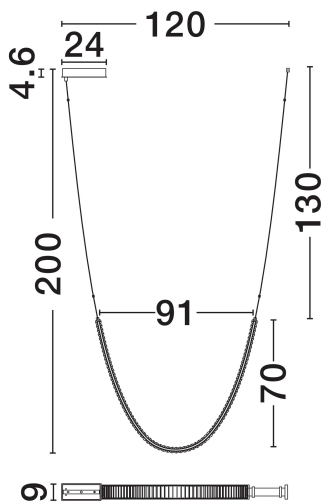

NOVA LUCE

PRODUCT DATASHEET

Version: 001

PRODUCT PHOTOGRAPH

TECHNICAL DRAWING

GENERAL INFORMATION

Product Code	9124107
Collection	Indoor
Product Category	Suspension
Product Family	Lazura
Mounting Location	Wall
Application Environment	Indoor
Specifications	N/A

DIMENSION & WEIGHT

LxWxH (cm)	L: 120 W: 9 H: 200
Cut Out (cm)	N/A
Weight (Kgr)	7

MATERIAL & COLOR

Product Color	Gold & Black
Body Material	Aluminium, Steel, Crystal, Leather

APPLICATION & MOUNTING

Ambient Working Temp.	Max 45°C
Type of Protection	IP20
Dimmable	Yes
Type of Dimming	Triac
Mounting type	Surface
Mounting Depth (cm)	N/A
Led Module Replaceable	No
Light Source	LED

Power (Nominal)	62W
Input voltage (Nominal)	220-240V
Mains Frequency	50/60Hz

PHOTOMETRICAL DATA

Luminous Flux	3720lm
Color Temperature	3000K
Light Color (Designation)	Warm White

WARRANTY

Warranty	3 Years
----------	----------------