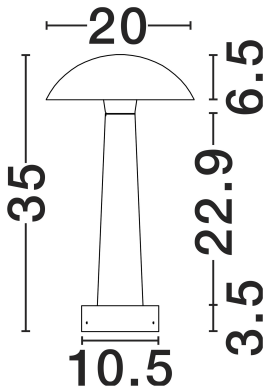

NOVA LUCE

PRODUCT DATASHEET

Version: 001

PRODUCT PHOTOGRAPH

TECHNICAL DRAWING

GENERAL INFORMATION

Product Code	9540268
Collection	Outdoor
Product Category	Bollard
Product Family	Tura
Mounting Location	Ground
Application Environment	Outdoor
Specifications	N/A

DIMENSION & WEIGHT

LxWxH (cm)	D:20 H:35 cm
Cut out (cm)	N/A
Weight (Kgr)	2.5

MATERIAL & COLOR

Product Color	White
Body Material	Sandstone Cement

APPLICATION & MOUNTING

Ambient Working Temp.	(-15°C) ~ (+60°C)
Type of Protection	IP65
Dimmable	No
Type of Dimming	N/A
Mounting type	Surface
Mounting Depth (cm)	N/A
Led Module Replaceable	No
Light Source	LED

Power (Nominal)	7w
Input voltage (Nominal)	220-240Vac
Mains Frequency	50/60Hz

PHOTOMETRICAL DATA

Luminous Flux	840lm
Color Temperature	3000K
Light Color (Designation)	Warm White

WARRANTY

Warranty	3 Years
----------	----------------