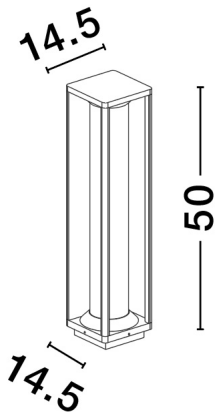

NOVA LUCE

PRODUCT DATASHEET

Version: 001

PRODUCT PHOTOGRAPH

TECHNICAL DRAWING

GENERAL INFORMATION

Product Code	9030604
Collection	Outdoor
Product Category	Bollard
Product Family	Pacific
Mounting Location	Ground
Application Environment	Outdoor
Specifications	

DIMENSION & WEIGHT

LxWxH (cm)	L: 14,5 W: 14,5 H: 50
Cut out (cm)	N/A
Weight (Kgr)	2.05

MATERIAL & COLOR

Product Color	Sandy Black
Body Material	Die-Casting Aluminium Natural Wood Color Acrylic & Clear Polycarbonate