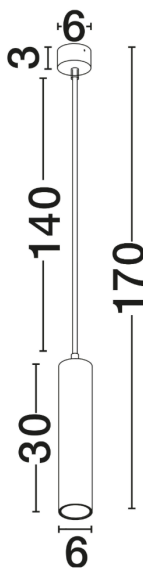

# NOVA LUCE

PRODUCT DATASHEET

Version: 001

## PRODUCT PHOTOGRAPH

## TECHNICAL DRAWING

## DIMENSION & WEIGHT

LxWxH (cm)	D: 6 H: 170
Cut Out (cm)	N/A
Weight (Kgr)	0.56