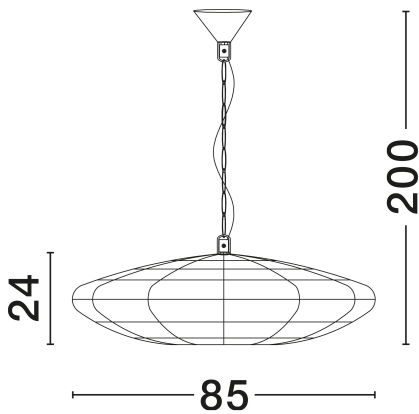

NOVA LUCE

PRODUCT DATASHEET

Version: 001

PRODUCT PHOTOGRAPH

TECHNICAL DRAWING

GENERAL INFORMATION

Product Code	9586522
Collection	Indoor
Product Category	Suspension
Product Family	Bola
Mounting Location	Ceiling
Application Environment	Indoor
Specifications	N/A

DIMENSION & WEIGHT

LxWxH (cm)	D: 85 H1: 24 H2: 200
Cut Out (cm)	N/A
Weight (Kgr)	4.3

MATERIAL & COLOR

Product Color	Natural
Body Material	Dried Hyacinth & Fabric

APPLICATION & MOUNTING

Ambient Working Temp.	Max 45°C
Type of Protection	IP20
Dimmable	Yes
Type of Dimming	N/A
Mounting type	Surface
Mounting Depth (cm)	N/A
Led Module Replaceable	Yes
Light Source	E27