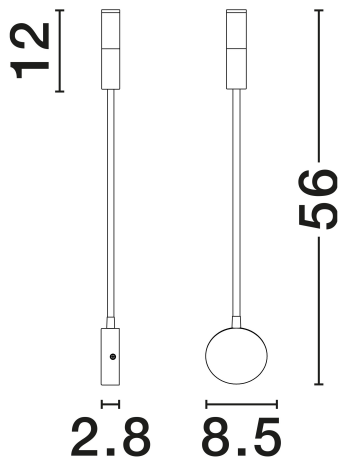

NOVA LUCE

PRODUCT DATASHEET

Version: 001

PRODUCT PHOTOGRAPH

GENERAL INFORMATION

Product Code	9701621
Collection	Indoor
Product Category	Wall
Product Family	Sonica
Mounting Location	Wall
Application Environment	Indoor
Specifications	N/A

DIMENSION & WEIGHT

LxWxH (cm)	L: 8.5 H: 56
Cut Out (cm)	N/A
Weight (Kgr)	0.445

MATERIAL & COLOR

Product Color	Sandy White
Body Material	Aluminium

APPLICATION & MOUNTING

Ambient Working Temp.	Max 45°C
Type of Protection	IP44
Dimmable	No
Type of Dimming	N/A
Mounting type	Surface
Mounting Depth (cm)	N/A
Led Module Replaceable	No
Light Source	LED

TECHNICAL DRAWING

NOVA LUCE S.A

Schimatari Viotias
32009, Greece

+30 22620 58 121
+30 22620 56 743

info@novaluce.com
www.novaluce.com