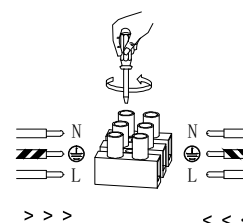

NOVA LUCE

9333077

4 4 4

1

Turn off the general switch

2

Drill holes & apply plastic anchors
With screws

3

Connect the wires

4

Apply the side screws

5

Turn on the general switch