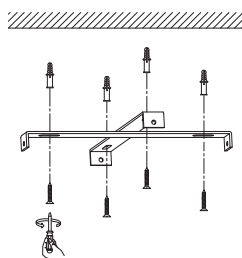

NOVA LUCE

9333077

4 4 4

1

Turn off the general switch

2

Drill holes & apply plastic anchors
With screws

3

Connect the wires

4

Apply the side screws

5

Turn on the general switch