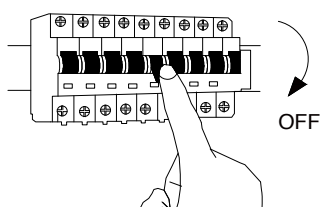

NOVA LUCE

9333077

4 4 4

1

Turn off the general switch

2

Drill holes & apply plastic anchors
With screws

3

Connect the wires

4

Apply the side screws

5

Turn on the general switch