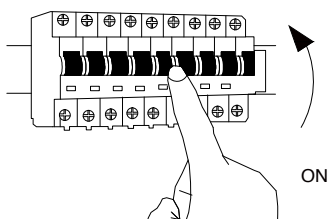

NOVA LUCE

9333077

4 4 4

1

Turn off the general switch

2

Drill holes & apply plastic anchors
With screws

3

Connect the wires

4

Apply the side screws

5

Turn on the general switch