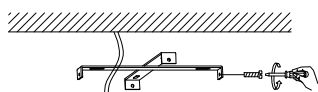

NOVA LUCE

9333077

4 4 4

1

Turn off the general switch

2

Drill holes & apply plastic anchors
With screws

3

Connect the wires

4

Apply the side screws

5

Turn on the general switch