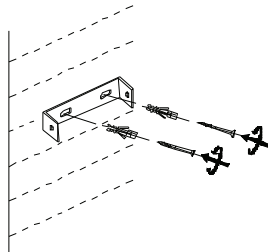

# NOVA LUCE

8223601 8223602

1

Turn off the general switch

2

Drill holes & apply plastic anchors  
With screws

3

Connect the wires

4

Apply the side screws

5

Turn on the general switch