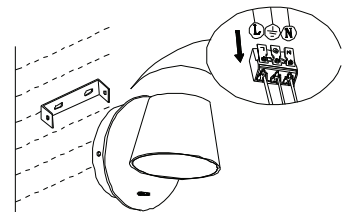

# NOVA LUCE

8223601 8223602

1

Turn off the general switch

2

Drill holes & apply plastic anchors  
With screws

3

Connect the wires

4

Apply the side screws

5

Turn on the general switch