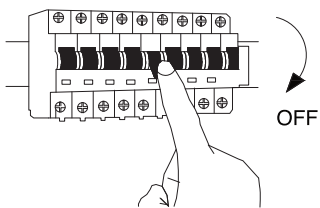

# NOVA LUCE

8223601 8223602

1

Turn off the general switch

2

Drill holes & apply plastic anchors  
With screws

3

Connect the wires

4

Apply the side screws

5

Turn on the general switch