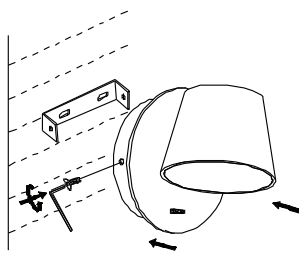

# NOVA LUCE

8223601 8223602

1

Turn off the general switch

2

Drill holes & apply plastic anchors  
With screws

3

Connect the wires

4

Apply the side screws

5

Turn on the general switch