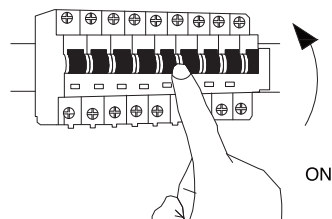

# NOVA LUCE

8223601 8223602

1

Turn off the general switch

2

Drill holes & apply plastic anchors  
With screws

3

Connect the wires

4

Apply the side screws

5

Turn on the general switch