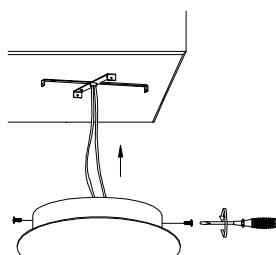

NOVA LUCE

9019772

1

Turn off the general switch

2

Mark & drill holes

3

Apply plastic anchors with screws

4

Connect wires

5

Apply the side screws

6

Turn on the general switch