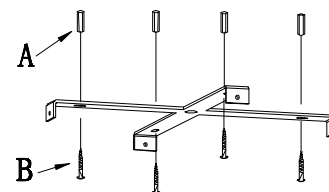

NOVA LUCE

9019772

1

Turn off the general switch

2

Mark & drill holes

3

Apply plastic anchors with screws

4

Connect wires

5

Apply the side screws

6

Turn on the general switch