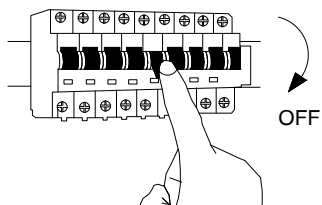

NOVA LUCE

9019772

1

Turn off the general switch

2

Mark & drill holes

3

Apply plastic anchors with screws

4

Connect wires

5

Apply the side screws

6

Turn on the general switch