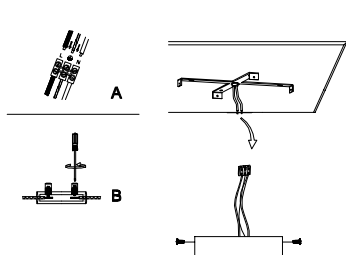

NOVA LUCE

9019772

1

Turn off the general switch

2

Mark & drill holes

3

Apply plastic anchors with screws

4

Connect wires

5

Apply the side screws

6

Turn on the general switch