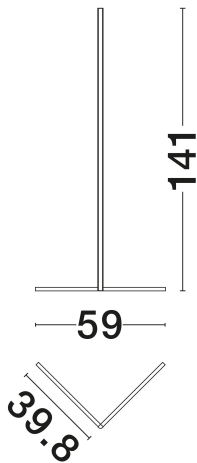

NOVA LUCE

PRODUCT DATASHEET

Version: 001

PRODUCT PHOTOGRAPH

TECHNICAL DRAWING

GENERAL INFORMATION

Product Code	9267108
Collection	Indoor
Product Category	Floor
Product Family	V-Line
Mounting Location	Floor
Application Environment	Indoor
Specifications	N/A

DIMENSION & WEIGHT

LxWxH (cm)	L: 58.5 W: 39.8 H: 140.5
Cut Out (cm)	N/A
Weight (Kgr)	1.5

MATERIAL & COLOR

Product Color	Sandy Black
Body Material	Aluminium & Acrylic

APPLICATION & MOUNTING

Ambient Working Temp.	Max 45°C
Type of Protection	IP20
Dimmable	Yes
Type of Dimming	Triac
Mounting type	Surface
Mounting Depth (cm)	N/A
Led Module Replaceable	No
Light Source	LED

Power (Nominal)	18W
Input voltage (Nominal)	220-240V
Mains Frequency	50/60Hz

PHOTOMETRICAL DATA

Luminous Flux	1700lm
Color Temperature	3000K
Light Color (Designation)	Warm White

WARRANTY

Warranty	3 Years
----------	----------------