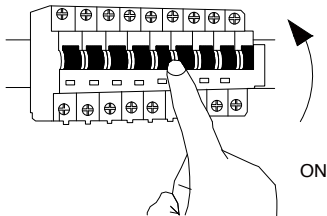

NOVA LUCE

9030717

1X

4X

4X

1

Turn off the general switch

2

Drill holes & apply plastic anchors

3

Connect the wires & apply
The screws

4

Turn on the general switch