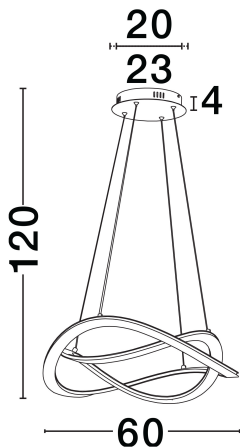

TECHNICAL DRAWING

GENERAL INFORMATION

Product Code	9030645
Collection	Indoor
Product Category	Suspension
Product Family	Celestia
Mounting Location	Wall
Application Environment	Indoor
Specifications	N/A

DIMENSION & WEIGHT

LxWxH (cm)	D: 60 H: 120
Cut Out (cm)	N/A
Weight (Kgr)	3

MATERIAL & COLOR

Product Color	Brass Gold
Body Material	Aluminium & Acrylic

APPLICATION & MOUNTING

Ambient Working Temp.	Max 45°C
Type of Protection	IP20
Dimmable	Yes
Type of Dimming	Triac
Mounting type	Surface
Mounting Depth (cm)	N/A
Led Module Replaceable	No
Light Source	LED

NOVA LUCE S.A

Schimatari Viotias
32009, Greece

+30 22620 58 121
+30 22620 56 743

info@novaluce.com
www.novaluce.com