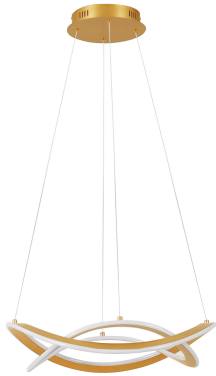

NOVA LUCE

PRODUCT DATASHEET

Version: 001

PRODUCT PHOTOGRAPH