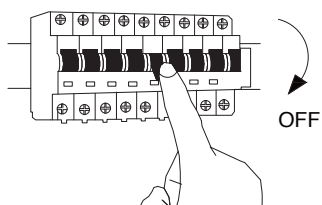

NOVA LUCE

9695146 9695147
9695148 9695149

1

Turn off the general switch

2

Drill holes & align the stand
in place

3

Connect the wires & rotate the
object to put it in place

4

Turn on the general switch