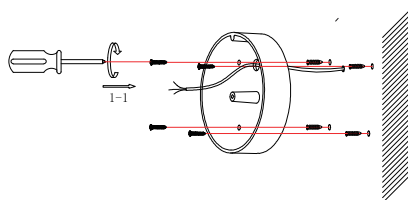

NOVA LUCE

9695146 9695147
9695148 9695149

1

Turn off the general switch

2

Drill holes & align the stand
in place

3

Connect the wires & rotate the
object to put it in place