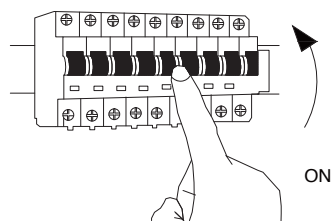

NOVA LUCE

9695146 9695147
9695148 9695149

1

Turn off the general switch

2

Drill holes & align the stand
in place

3

Connect the wires & rotate the
object to put it in place

4

Turn on the general switch