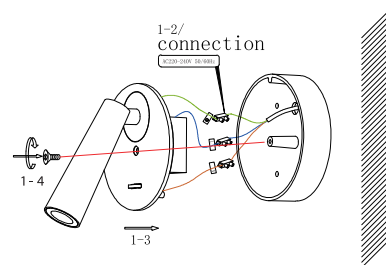

NOVA LUCE

9695146 9695147
9695148 9695149

1

Turn off the general switch

2

Drill holes & align the stand
in place

3

Connect the wires & rotate the
object to put it in place

4

Turn on the general switch