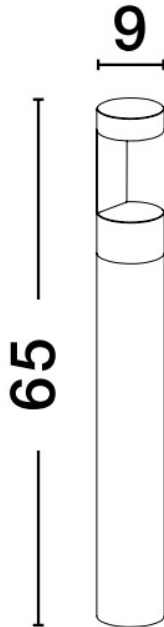

## PRODUCT PHOTOGRAPH

## TECHNICAL DRAWING

## DIMENSION & WEIGHT

LxWxH (cm)	D: 9 H: 65
Cut out (cm)	N/A
Weight (Kgr)	1.5