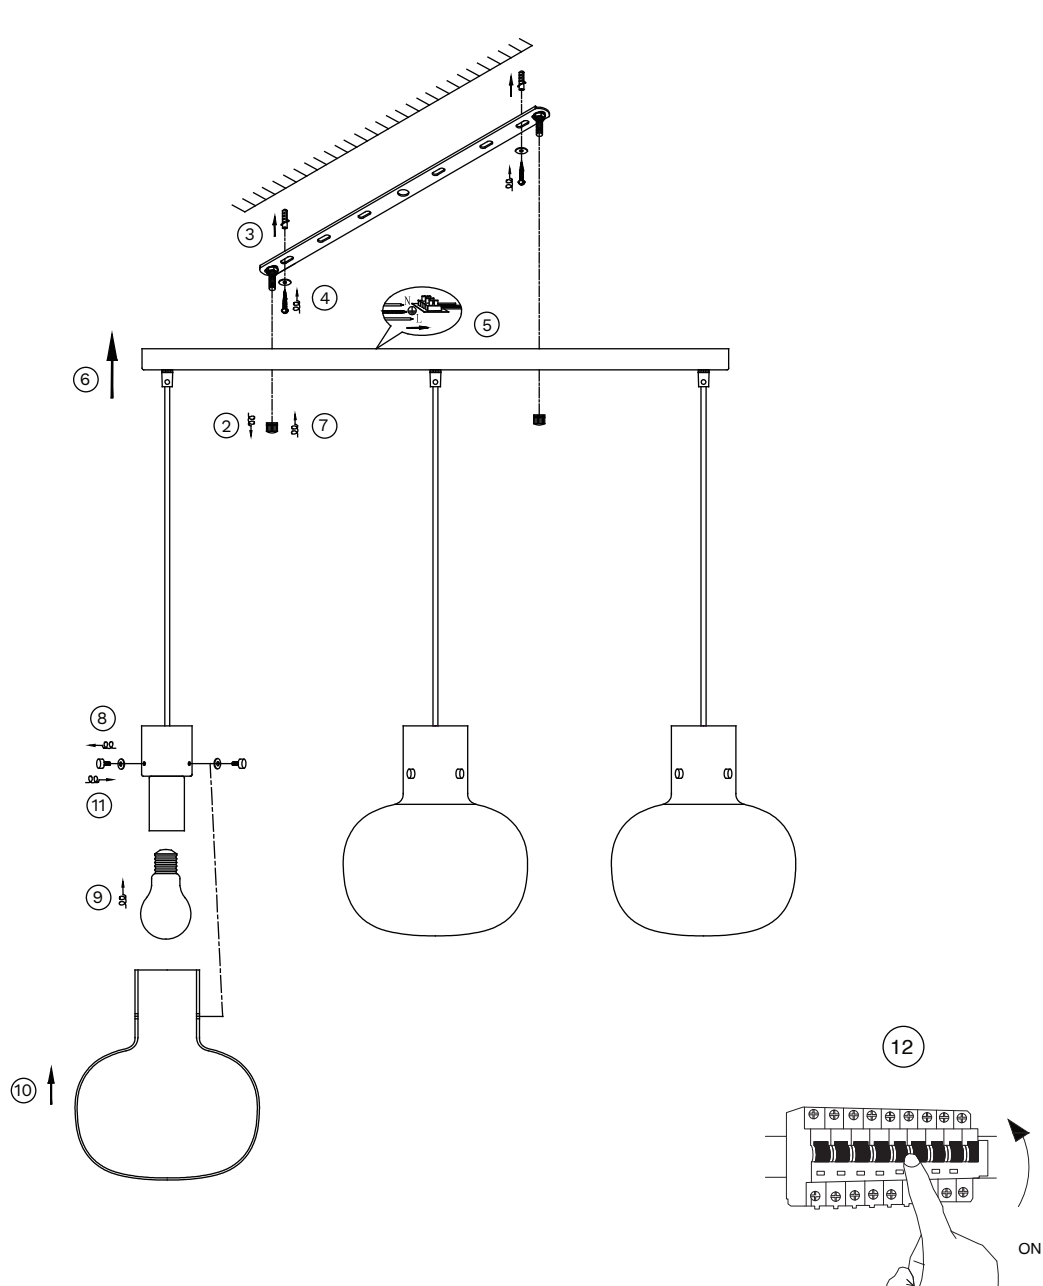

# NOVA LUCE

9236520  
9236620

1. Turn off the general switch
2. Untight the top cap
3. Apply plastic anchors
4. Apply screws
5. Connect wires
6. Put the canopy in place
7. Tie up the top cap
8. Untie the screws
9. Apply the bulbs by rotate
10. Carefully place the caps into place
11. Tie up side screws
12. Turn on general switch